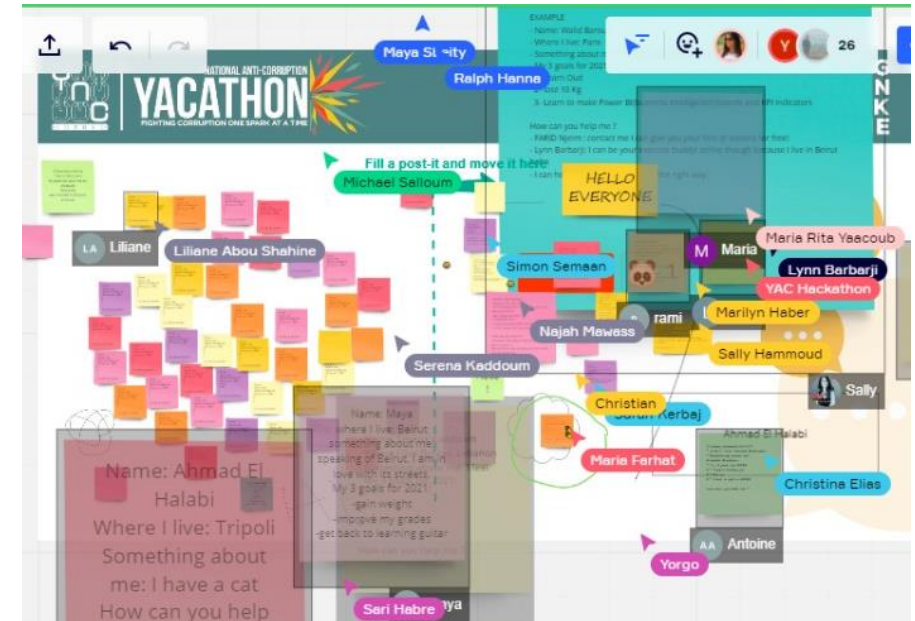

NATIONAL ANTI-CORRUPTION YACATHON

4 winning projects

50 Participants **13** Experts **10** Facilitators

NATIONAL ANTI-CORRUPTION YACATHON

FIGHTING CORRUPTION ONE SPARK AT A TIME

FIGHTING CORRUPTION ONE SPARK AT A TIME